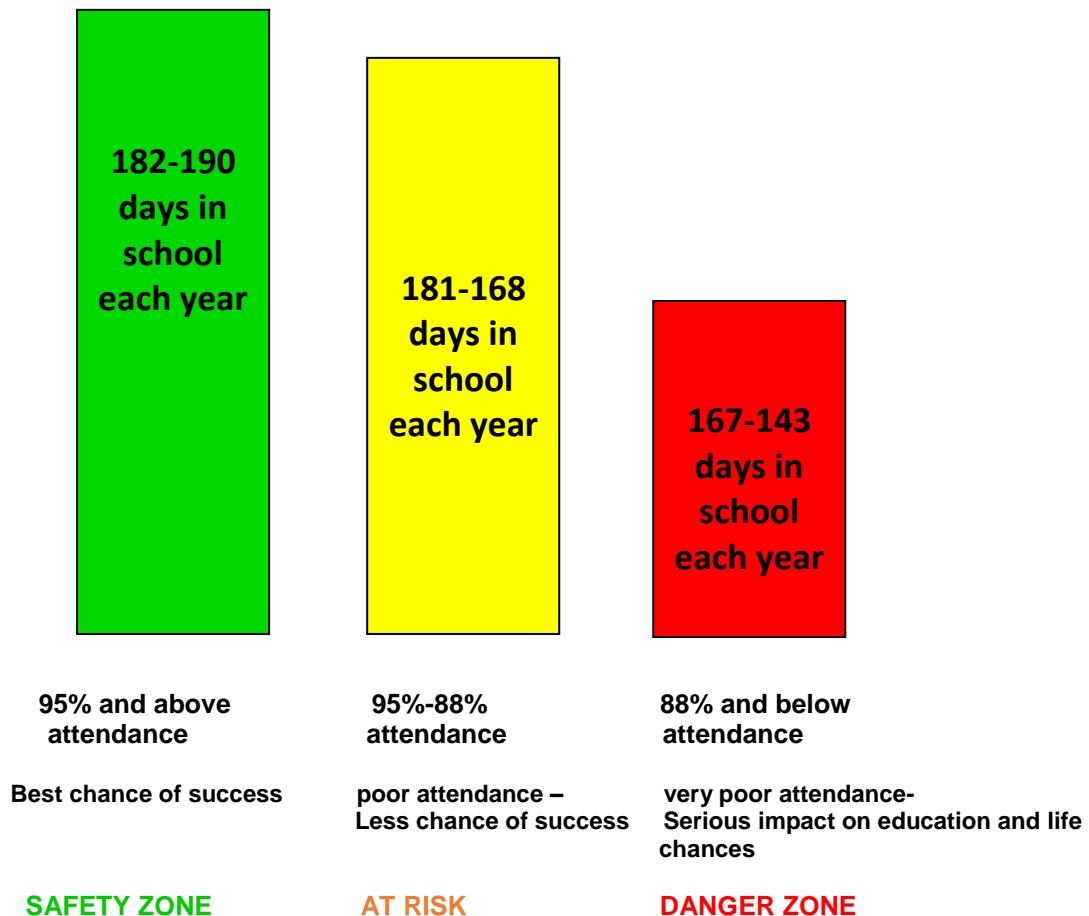

Good Attendance Means...

😊 being in school at least 96% of the time

OR

😊 being in school between 182 and 190 days each year

■ NON SCHOOL
DAYS 175
■ SCHOOL DAYS
190