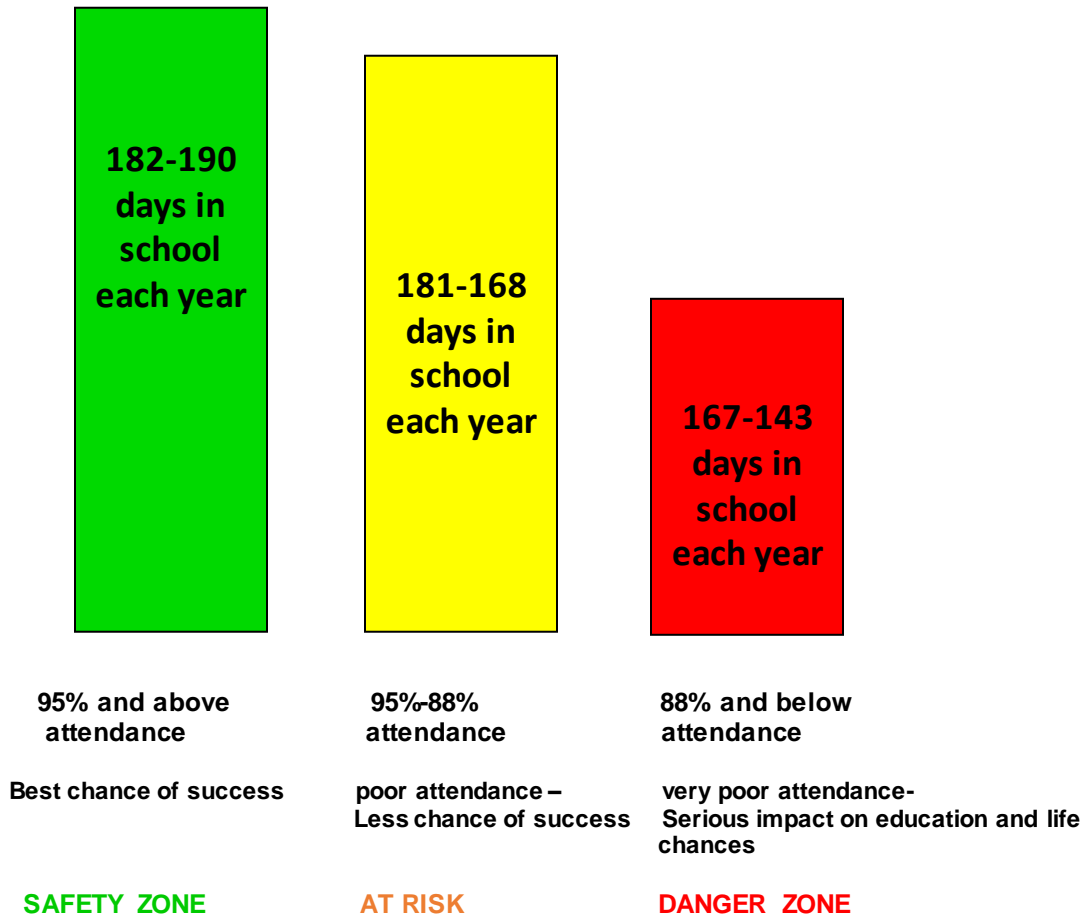

# Good Attendance Means...

😊 being in school at least 96% of the time

OR

😊 being in school between 182 and 190 days each year

■ NON SCHOOL DAYS 175  
■ SCHOOL DAYS 190